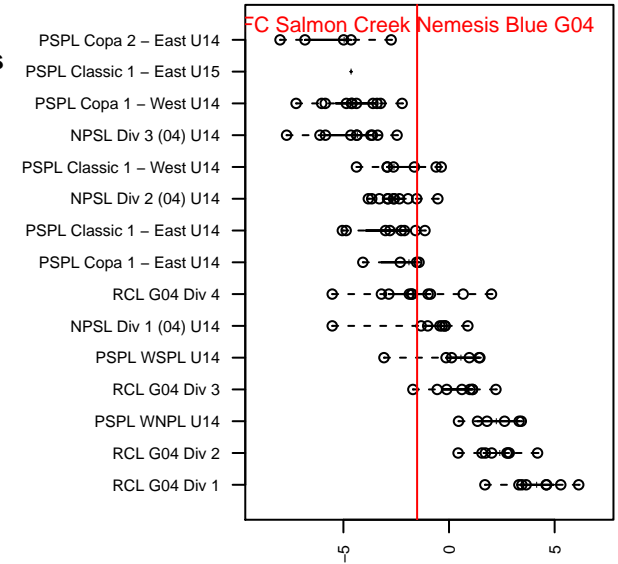

# FC Salmon Creek Nemesis Blue G04

FC Salmon Creek  
 Salmon Creek, WA  
 G04 total strength=1129  
 attack=4.69 defense=2.08  
 fall league = PTT G04 Div 2 Red North  
 spr league = Spr OYS G04 Div 2 White

alt names used:  
 FCSC 04G Blue  
 FCSC 04G Blue  
 FCSC G04 Blue  
 FCSC G04 NEMESIS BLUE  
 FCSC 04G Blue

Venues played:  
 2017 Clash At the Border Gold/Silver/Bronze  
 2017 Chinook Cup U14  
 2017 PTT G04 Division 2 Red North  
 2017 OYS Founders Cup G04  
 2017 Spr OYS G04 Division 2 White

**attack and defense variance (black dot)  
relative to other teams  
and top 10 in region**

**attack and defense rating  
relative to others at age  
and all opponents in last 13 months**

**Performance relative to 13 month average**