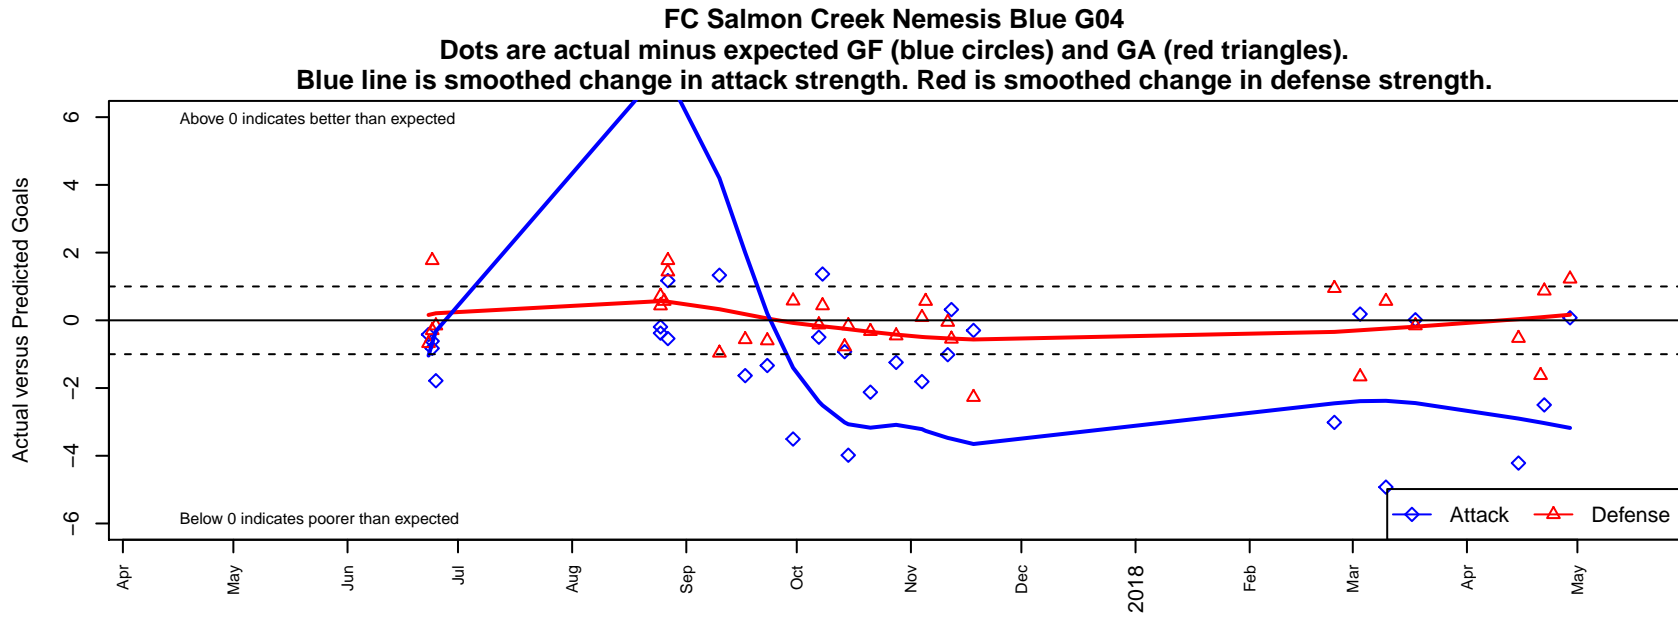

# FC Salmon Creek Nemesis Blue G04

FC Salmon Creek  
 Salmon Creek, WA  
 G04 total strength=1129  
 attack=4.69 defense=2.08  
 fall league = PTT G04 Div 2 Red North  
 spr league = Spr OYS G04 Div 2 White

**attack and defense variance (black dot)  
relative to other teams  
and top 10 in region**

**attack and defense rating  
relative to others at age  
and all opponents in last 13 months**

**Performance relative to 13 month average**